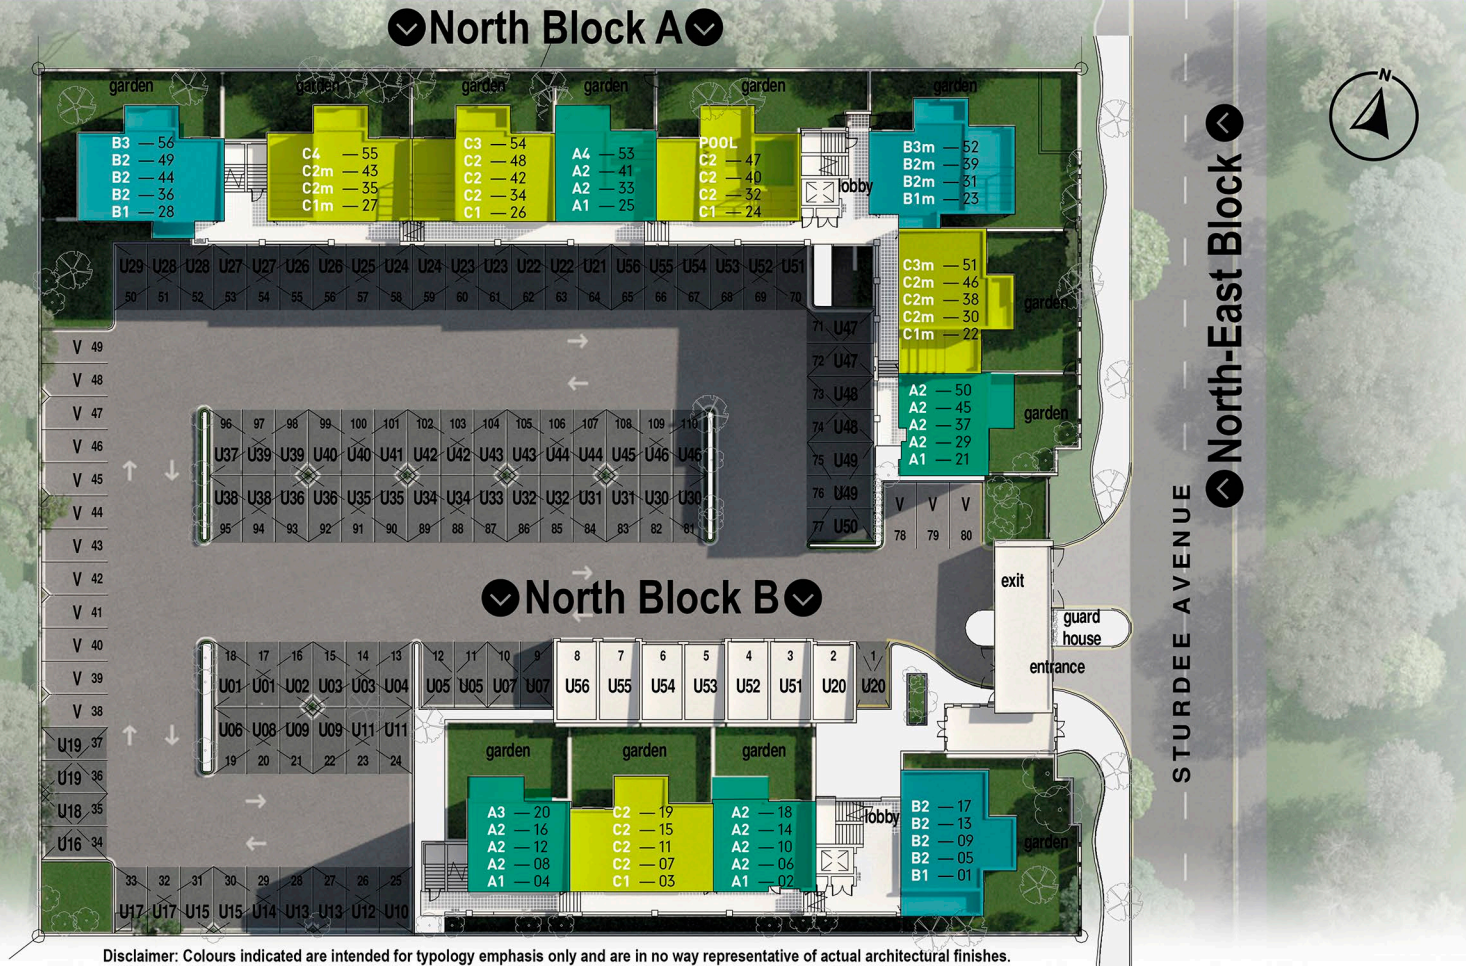

## UNIT TYPE LEGEND

- A1 – 1 BED 1 BATH GROUND
- A2 – 1 BED 1 BATH UPPER
- A3 & 4 – 2 BED 2½ BATH PENTHOUSE
- B1 – 2 BED 2 BATH GROUND
- B2 – 2 BED 2 BATH UPPER
- B3 – 3 BED 2½ BATH PENTHOUSE
- B3m – 3 BED 2½ BATH PENTHOUSE
- C1 – 2 BED 2 BATH GROUND
- C2 – 2 BED 2 BATH UPPER
- C3 – 3 BED 2½ BATH PENTHOUSE
- C4 – 3 BED 2½ BATH PENTHOUSE