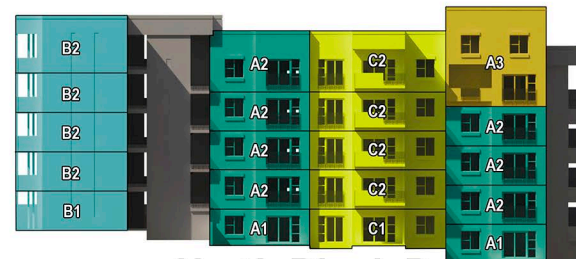

North Block B